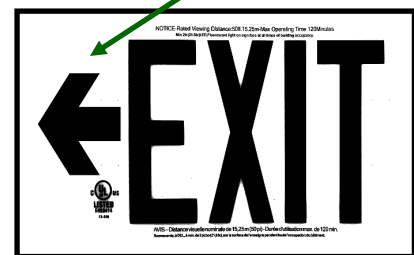

Photoluminescent Background

Anodized Frame and All Purpose Canopy Free With Every Sign

Image				
Silver Canopy Aluminum Frame	EXIT-NA	EXIT-RA	EXIT-LA	EXIT-DB
Description	Single Sided	Right Facing, Single Sided	Left Facing, Single Sided	Double Sided

"Wall and Ceiling Mount Options On All Signs"

PL Solutions Inc.

www.globalplsolutions.com

337 Beach Blvd. Unit 53, Hamilton, Ontario, L8H 6W4 Phone: 416-540-4944